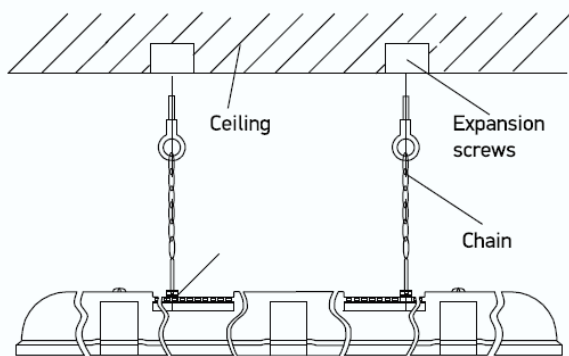

Chatsworth 2 Vapour Proof Instructions

IMPORTANT INSTALLATION INFORMATION This product must be installed in accordance with the latest edition of Building Regulations and carried out by a qualified electrician in accordance with the latest IEE Wiring Regulations. Before commencing any installation or maintenance work, ensure that the mains supply is switched off and the appropriate MCB or fuse is isolated.

MAINS WIRING Cable colours are shown opposite.

a) Chain mounting

b) Ceiling mounting