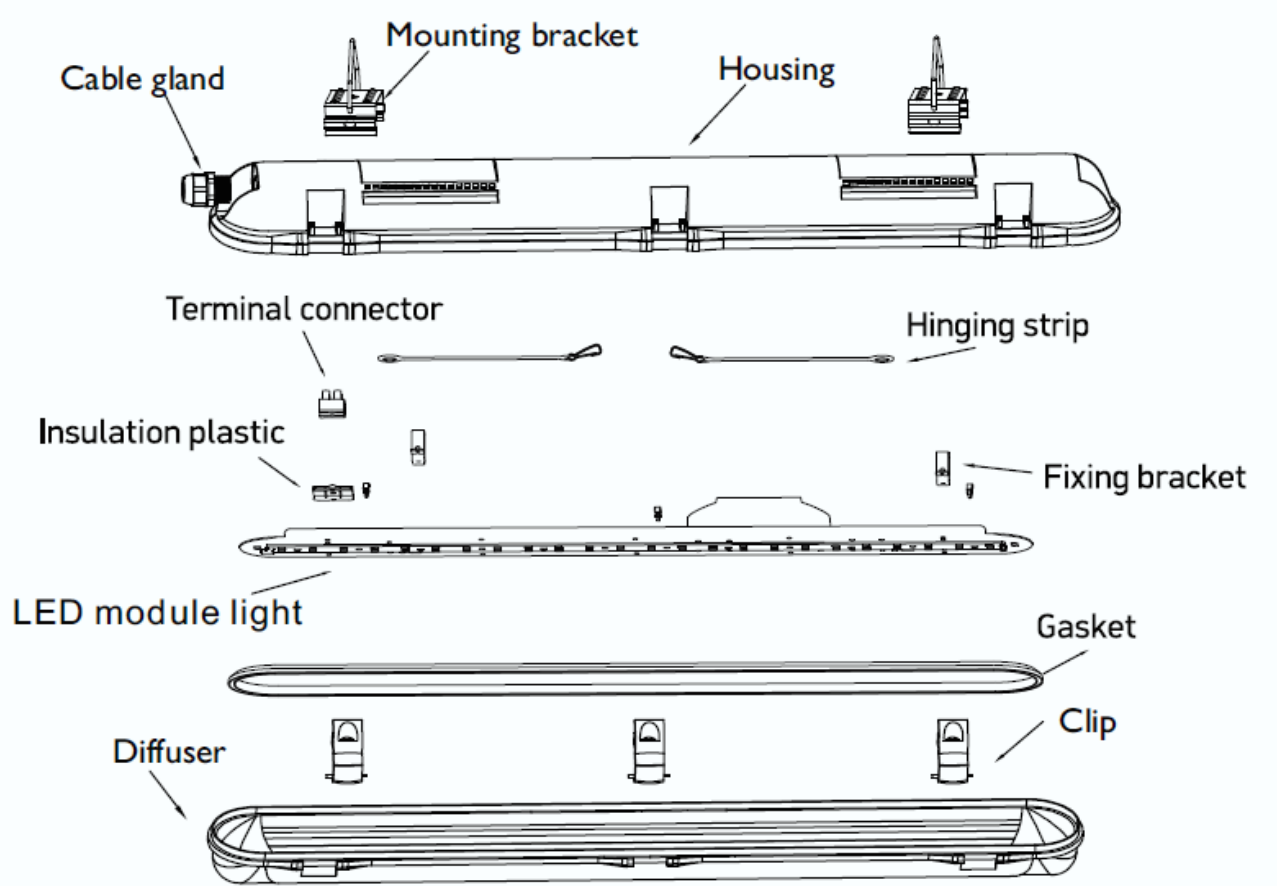

Chatsworth 2 Vapour Proof Instructions

IMPORTANT INSTALLATION INFORMATION This product must be installed in accordance with the latest edition of Building Regulations and carried out by a qualified electrician in accordance with the latest IEE Wiring Regulations. Before commencing any installation or maintenance work, ensure that the mains supply is switched off and the appropriate MCB or fuse is isolated.

MAINS WIRING Cable colours are shown opposite.

a) Chain mounting

b) Ceiling mounting