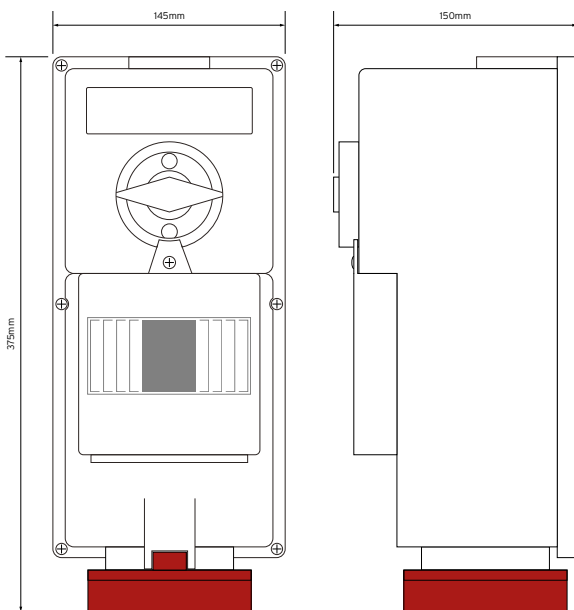

17783

IP55 Wall Mounted Interlocking Switched Socket

Technical Drawing

Technical Specifications

Material Composition	Polycarbonate Housing
Amps	63A
Volts	415V
Pin Configuration	3 p + E + N
IP Rating	IP55
Certified	OVE & CE
Standards	BS EN 60309-1&2
Dimensions	375mm H x 145mm W x 150mm D