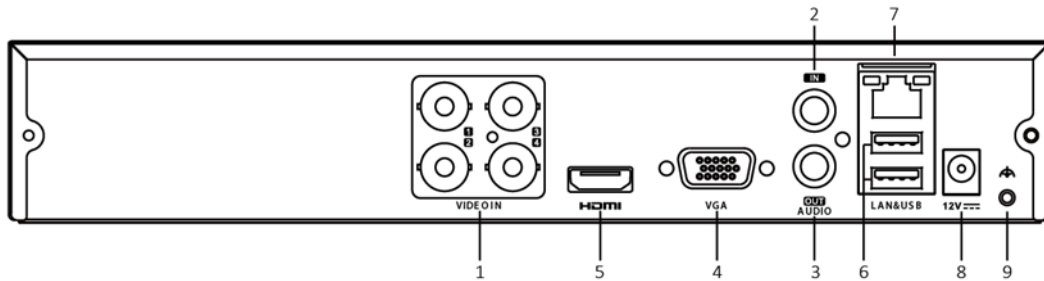

Physical Interfaces

Index	Description	Index	Description
1	VIDEO IN	6	USB Interface
2	AUDIO IN	7	Network Interface
3	AUDIO OUT	8	Power Supply
4	VGA	9	GND
5	HDMI		

Available Models

TK-2145TH-MM