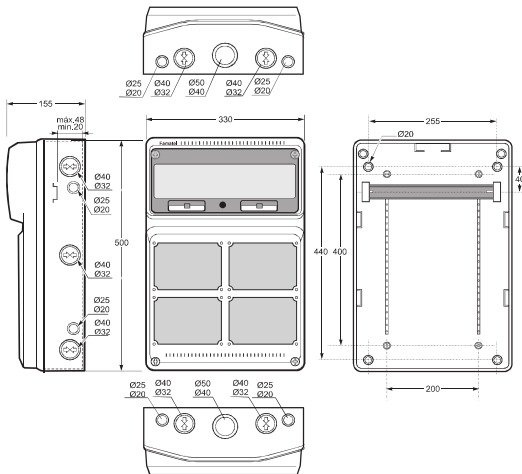

Part code **NEWCAV2**

Standards	BS4343	IEC309 IP44 Rated Units
------------------	---------------	--------------------------------

Voltage	240V	17th Edition caravan hook up unit 1 x IP65 Enclosure 1 x Mains Switch 2 x RCBO 16a 30ma Dp 2 x IP44 16A 2P+E Outlet blue 240v You can add 2 More outlet later
Amps	16	
IP Rating	44	
Pin	2P+E	
Voltage Range	240v	
Type	17th Edition Caravan Hook Up	
H Location	6H	

DP B Type 30mA

CPRO-32/2B

IP44 a prueba de salpicaduras

- With screw terminals
- Housing material: PA6/ABS
- Contacts: Nickel-plated contacts
- Mechanical Interlocked

Dimensiones y conexiones / Dimensions & connections

4 IEC Interlocked Horizontal IP44/IP67

Dimensiones / Dimensions	
Altura / Height	500
Ancho / Width	330
Profundidad / Deep	155

Entradas / Entries	
Superior / Top	2 x Ø40-Ø32 + 2 x Ø25-Ø20 + 1 x Ø50-Ø40
Inferior / Bottom	2 x Ø40-Ø32 + 2 x Ø25-Ø20 + 1 x Ø50-Ø40
Lado / Side	3 x Ø40 - Ø32 + 2 x Ø25 - Ø20

Enlazable / Linkable
Norma / Norm: EN62208

- After plugging and switching-on the plug is locked.
- After switching-off and unplugging switch is locked.

At switch ON or OFF position, its possible to be , Lockable by padlock